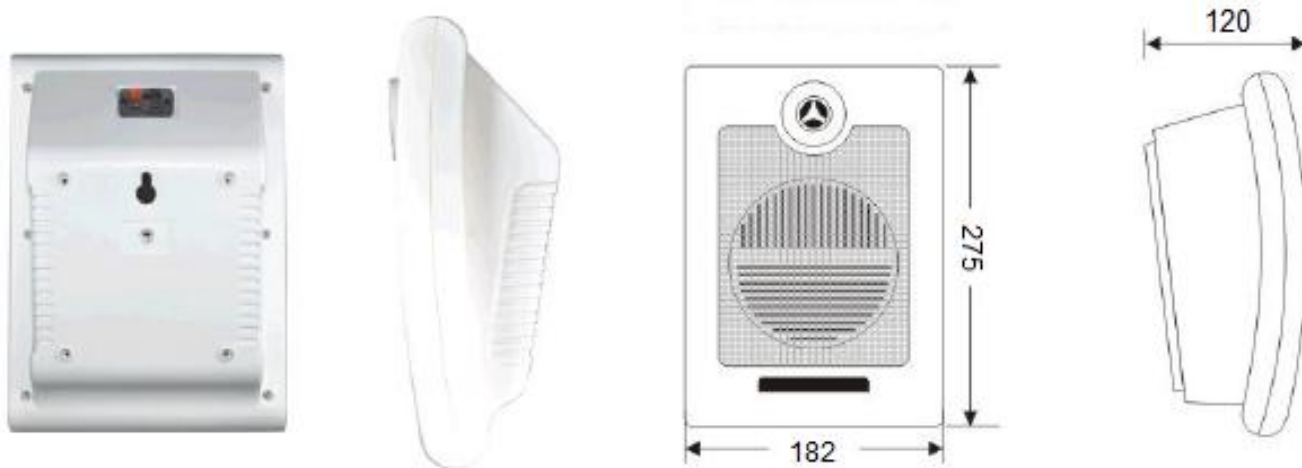

6.5"+1" Two Way Wall Mount Speaker (6W-10W) SP-W610X

Feature:

- Commercial wall mount speaker with transformer
- Ideal for school, office, hotel and airport background music system
- Rated power output 6W-10W
- 6.5" woofer + 1" tweeter paper driver units
- Line input 100V-70V
- ABS enclosure in white and grille in grey
- Quick installation wall mount indoor speaker
- Direct hang to the wall by the hook mounting hole

Specification:

Model	SP-W610X
Description	6.5"+1" Two Way Wall Mount Speaker
Rated Power Output	6W-10W
Line Input	70V/100V
Driver Unit	6.5" woofer + 1" tweeter
Sensibility	92±3dB
Frequency Response	150Hz~15KHz
Material	ABS enclosure in white and grille in grey
Installation	Quick installation wall mount indoor speaker
Net Weight/Dimension	1.38kg , 275*182*120mm

Rear View and Dimension:

Frequency Response & SPL Diagrams: